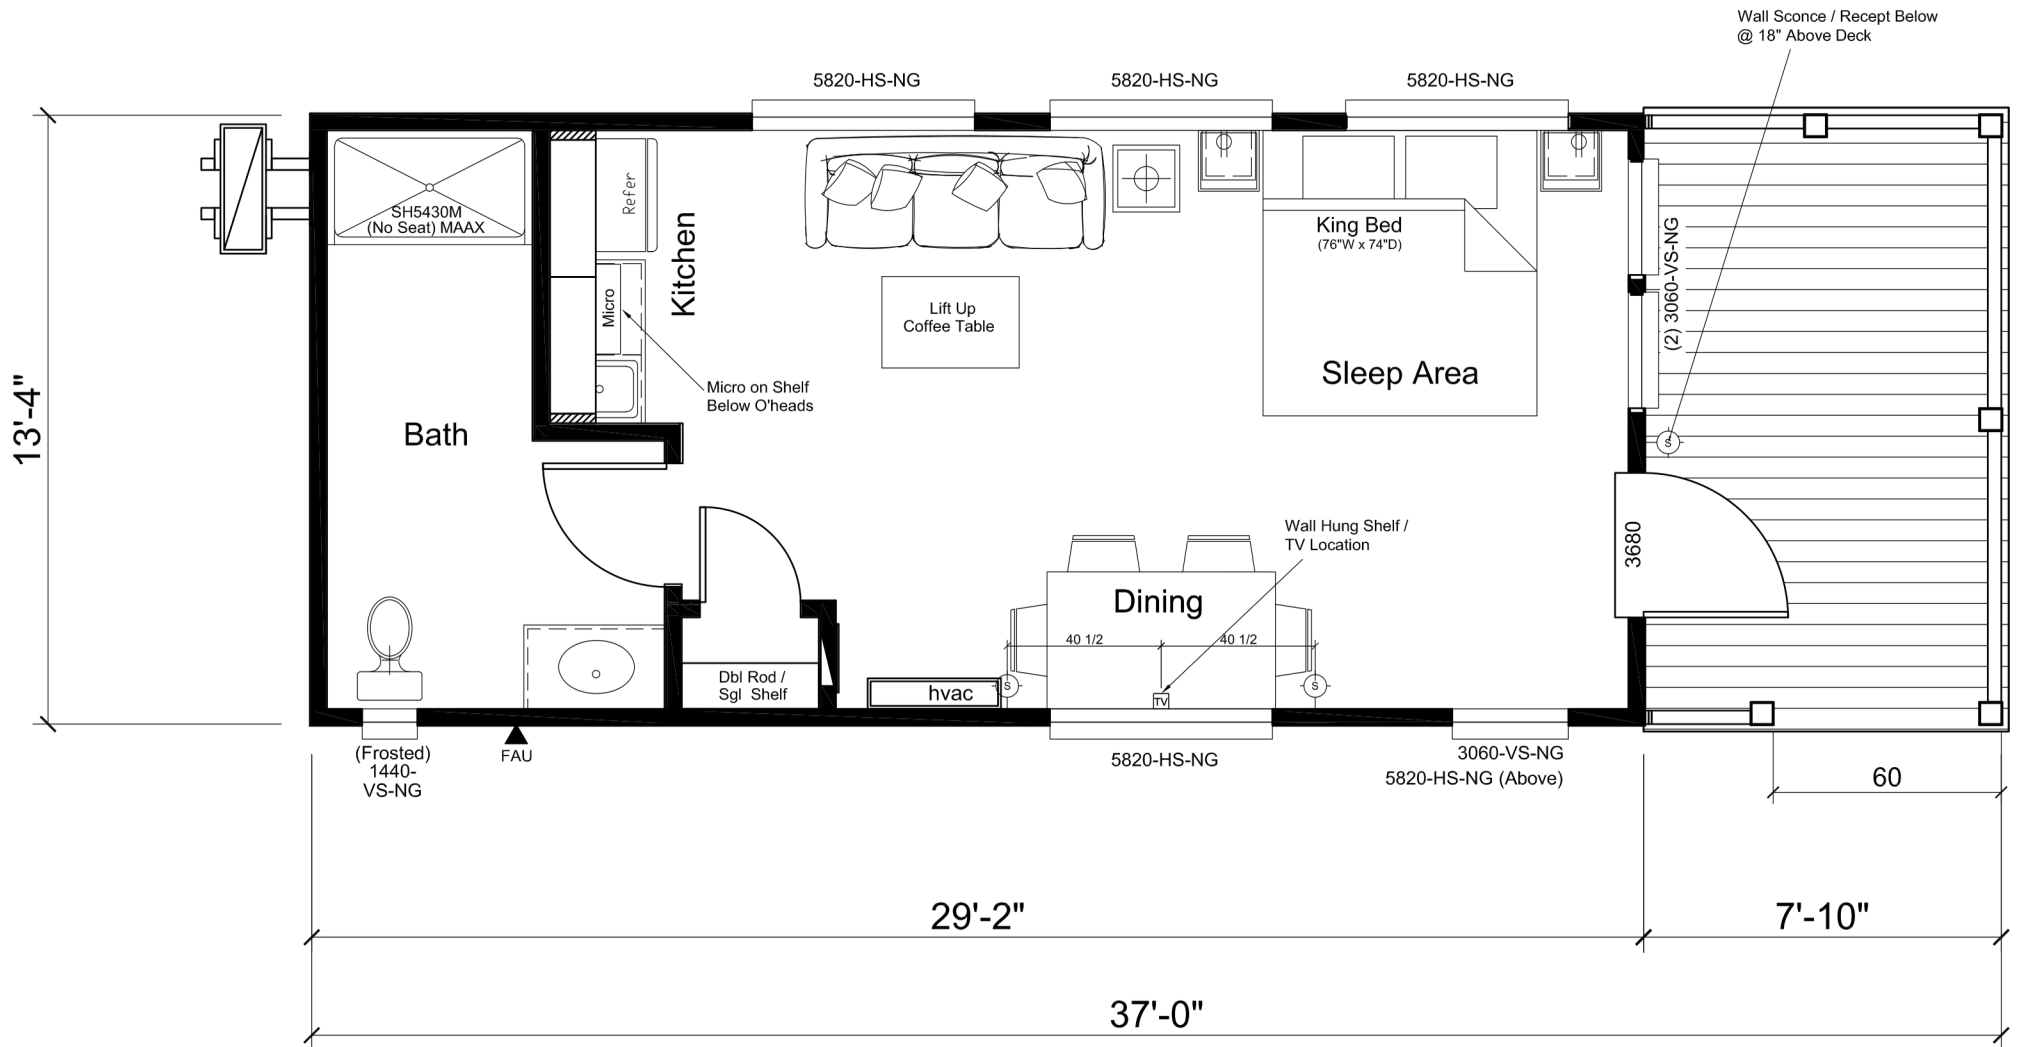

Gardenia

399 Sq. Ft. /

The home series, floor plans, photos, renderings, specifications, features, pricing, materials and availability shown will vary by retailer and state, and are subject to change without notice. Some standard features are model-specific. Contact your sales representative for more information.